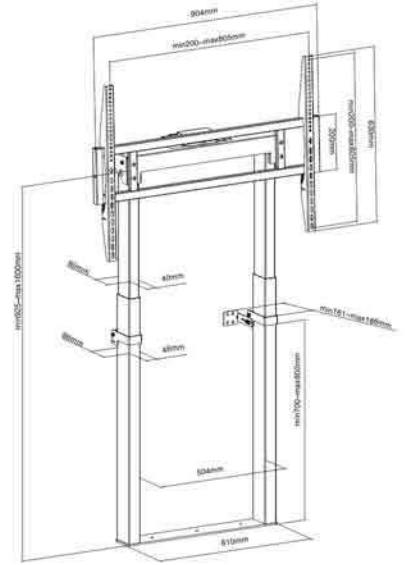

Locking Casters
effortless and smooth movement without scuffing floors that lock firmly in place

Available with Storage Shelf and Camera Mount
Ideal for holding materials or small equipment (5kg /11 lbs.) along with camera perch for teleconferencing use (TTL14-68TW Only)

Robust Construction
Laboratory tested to 4 times weight capacity for confident long term use.

TTL14-68 Series

Motorized Large TV Carts/Stand

TTL14-68TW

TTL14-68FW

TTL14-68FR

Item No.	TTL14-68TW	TTL14-68FW	TTL14-68FR
Dimensions	1075x970x1445-2320mm (42.3"x38.2"x56.9"-91.3")	1075x970x1425-1925mm (42.3"x38.2"x56.1"-75.8")	904x250x1250-1925mm (35.6"x9.8"x49.2"-75.8")
TV Height Range	1100-1600mm (43.3"-63")	1100-1600mm (43.3"-63")	925-1600mm (36.4"-63")
Weight Capacity	120kg (264lbs)	120kg (264lbs)	120kg (264lbs)
Compatible Screen Size	55"-100"	55"-100"	55"-100"
VESA	200x200, 300x200, 300x300, 350x350, 400x300, 400x200, 400x400, 600x200, 600x400, 800x400, 800x600	200x200, 300x200, 300x300, 350x350, 400x300, 400x200, 400x400, 600x200, 600x400, 800x400, 800x600	200x200, 300x200, 300x300, 350x350, 400x300, 400x200, 400x400, 600x200, 600x400, 800x400, 800x600
Materials	Aluminum, Steel & Plastic	Aluminum, Steel & Plastic	Aluminum, Steel & Plastic
Tilt	+5°--10°	No	No
Storage Shelf	Yes	No	No
Camera Mount	Yes	No	No
Colors			