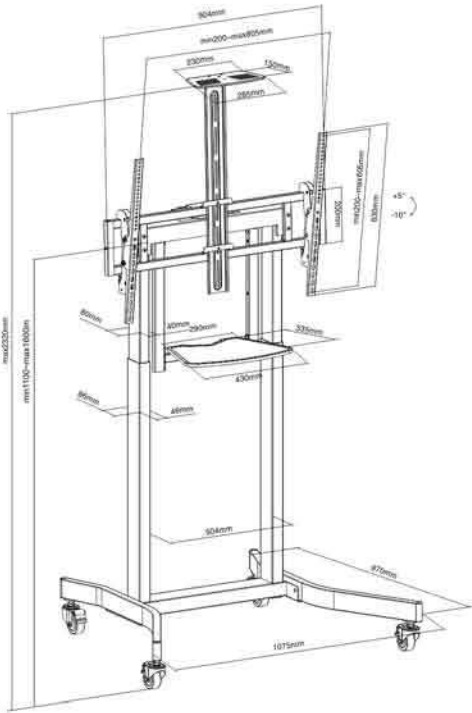

Locking Casters
effortless and smooth movement without scuffing floors that lock firmly in place

Available with Storage Shelf and Camera Mount
Ideal for holding materials or small equipment (5kg /11 lbs.) along with camera perch for teleconferencing use (TTL14-68TW Only)

Robust Construction
Laboratory tested to 4 times weight capacity for confident long term use.

TTL14-68 Series

Motorized Large TV Carts/Stand

TTL14-68TW

TTL14-68FW

TTL14-68FR

Item No.	TTL14-68TW	TTL14-68FW	TTL14-68FR
Dimensions	1075x970x1445-2320mm (42.3"x38.2"x56.9"-91.3")	1075x970x1425-1925mm (42.3"x38.2"x56.1"-75.8")	904x250x1250-1925mm (35.6"x9.8"x49.2"-75.8")
TV Height Range	1100-1600mm (43.3"-63")	1100-1600mm (43.3"-63")	925-1600mm (36.4"-63")
Weight Capacity	120kg (264lbs)	120kg (264lbs)	120kg (264lbs)
Compatible Screen Size	55"-100"	55"-100"	55"-100"
VESA	200x200, 300x200, 300x300, 350x350, 400x300, 400x200, 400x400, 600x200, 600x400, 800x400, 800x600	200x200, 300x200, 300x300, 350x350, 400x300, 400x200, 400x400, 600x200, 600x400, 800x400, 800x600	200x200, 300x200, 300x300, 350x350, 400x300, 400x200, 400x400, 600x200, 600x400, 800x400, 800x600
Materials	Aluminum, Steel & Plastic	Aluminum, Steel & Plastic	Aluminum, Steel & Plastic
Tilt	+5°--10°	No	No
Storage Shelf	Yes	No	No
Camera Mount	Yes	No	No
Colors			