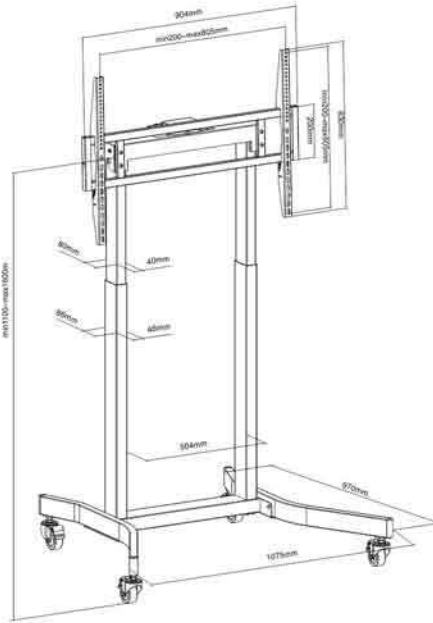

Locking Casters
effortless and smooth movement without scuffing floors that lock firmly in place

Available with Storage Shelf and Camera Mount
Ideal for holding materials or small equipment (5kg /11 lbs.) along with camera perch for teleconferencing use (TTL14-68TW Only)

Robust Construction
Laboratory tested to 4 times weight capacity for confident long term use.

TTL14-68 Series

Motorized Large TV Carts/Stand

TTL14-68TW

TTL14-68FW

TTL14-68FR

Item No.	TTL14-68TW	TTL14-68FW	TTL14-68FR
Dimensions	1075x970x1445-2320mm (42.3"x38.2"x56.9"-91.3")	1075x970x1425-1925mm (42.3"x38.2"x56.1"-75.8")	904x250x1250-1925mm (35.6"x9.8"x49.2"-75.8")
TV Height Range	1100-1600mm (43.3"-63")	1100-1600mm (43.3"-63")	925-1600mm (36.4"-63")
Weight Capacity	120kg (264lbs)	120kg (264lbs)	120kg (264lbs)
Compatible Screen Size	55"-100"	55"-100"	55"-100"
VESA	200x200, 300x200, 300x300, 350x350, 400x300, 400x200, 400x400, 600x200, 600x400, 800x400, 800x600	200x200, 300x200, 300x300, 350x350, 400x300, 400x200, 400x400, 600x200, 600x400, 800x400, 800x600	200x200, 300x200, 300x300, 350x350, 400x300, 400x200, 400x400, 600x200, 600x400, 800x400, 800x600
Materials	Aluminum, Steel & Plastic	Aluminum, Steel & Plastic	Aluminum, Steel & Plastic
Tilt	+5°--10°	No	No
Storage Shelf	Yes	No	No
Camera Mount	Yes	No	No
Colors			